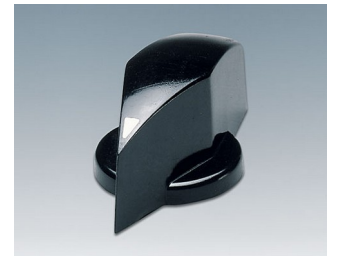

A1324860
TUNING KNOB, with lateral
screw fixing
PF
black RAL 9005
25x20mm 6mm