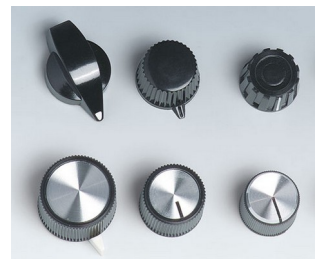

- different designs and sizes: practical, with a good grip
- high-grade metal effect with aluminium cap or insert embellisher; the colour and styling of your front panel thus forms a unified whole
- models with markings; advantageous for adjusting and indicating
- lateral screw fixing for rotary potentiometer with shaft ends
- sizes from  $\varnothing$  12 to  $\varnothing$  38 mm with spindle sizes 4 mm or 6 mm
- accessory insert: reduces borehole from 6 to 4 mm