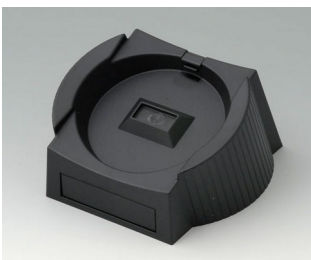

# DATEC-CONTROL

**A9177137**  
Station S  
ABS (UL 94 HB)  
off-white RAL 9002

**A9177139**  
Station S  
ABS (UL 94 HB)  
black RAL 9005

**A9177310**  
Battery compartment, 1 x 9 V  
ABS (UL 94 HB)

**A9178137**  
Station, Vers. I  
ABS (UL 94 HB)  
off-white RAL 9002