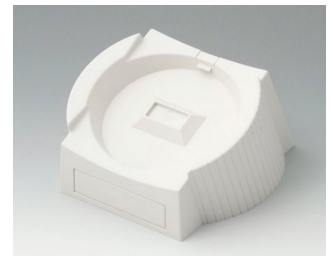

**A9177139**  
Station S  
ABS (UL 94 HB)  
black RAL 9005

**A9178007**  
Contacts, male  
gold-plated

**A9178118**  
Battery compartment holder  
PC  
volcano

**A9178128**  
Battery compartment, M/L, 4 x AA  
PC  
volcano