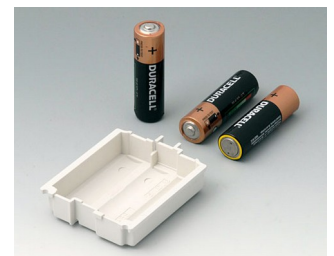

**A9176128**  
Battery compartment XS, 2 x AA  
or 1 x 9V  
ABS (UL 94 HB)

**A9176137**  
Station XS  
ABS (UL 94 HB)  
off-white RAL 9002

**A9176139**  
Station XS  
ABS (UL 94 HB)  
black RAL 9005

**A9176158**  
Battery compartment XS, 3 x AA  
ABS (UL 94 HB)  
off-white RAL 9002