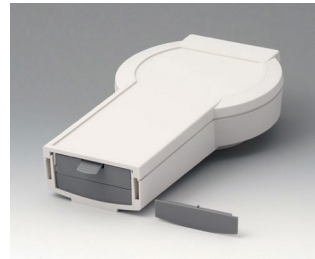

# DATEC-CONTROL

**A9178128**  
Battery compartment, M/L, 4 x AA  
PC  
volcano

**A9178158**  
Battery compartment, M/L, 5 x AA  
PC  
volcano

**A9178178**  
End plate for electronic area, Vers. I  
PC  
volcano