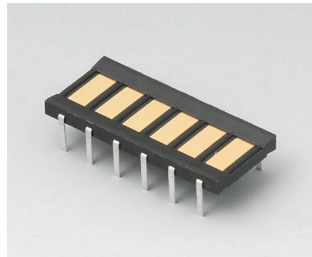

A9178008
Contacts, female
gold-plated

Subject to technical modification without notice. © by OKW Gehäusesysteme, Buchen/Germany.