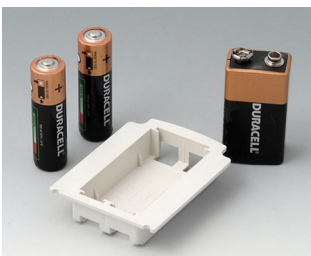

A9176128
Battery compartment XS, 2 x AA
or 1 x 9V
ABS (UL 94 HB)