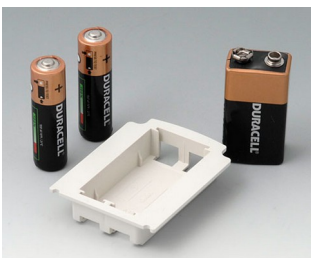

## Accessory "battery"

**A9160003**  
Plug-in contact, 1 x 9 V (PP3)

**A9174006**  
Set of battery clips, 1 x 9 V  
Steel  
tin-plated

**A9176007**  
Set of battery clips, 2 x AA  
Steel  
nickel-plated

**A9176008**  
Set of battery clips, 3 x AA  
Steel  
nickel-plated