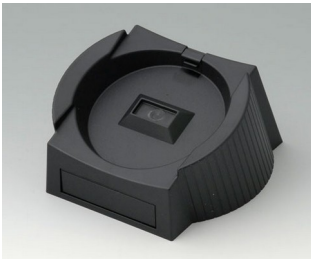

DATEC-CONTROL

A9178139
Station, Vers. I
ABS (UL 94 HB)
black RAL 9005