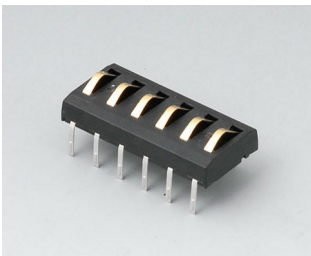

A9178007
Contacts, male
gold-plated