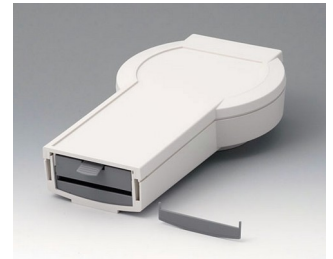

# DATEC-CONTROL

**A9178128**  
Battery compartment, M/L, 4 x AA  
PC  
volcano

**A9178158**  
Battery compartment, M/L, 5 x AA  
PC  
volcano

**A9178178**  
End plate for electronic area, Vers. I  
PC  
volcano