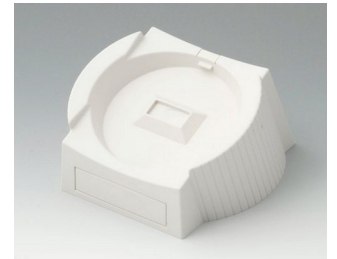

A9178137
Station, Vers. I
ABS (UL 94 HB)
off-white RAL 9002