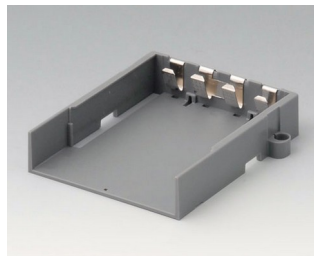

A9178118
Battery compartment holder
PC
volcano