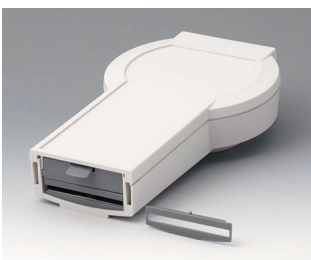

A9178198
End plate for electronic area, Vers. III
PC
volcano