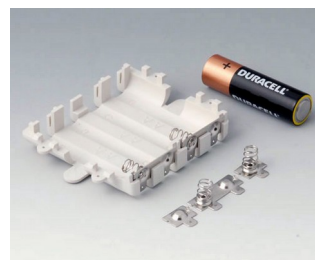

A9345217
Set of battery compartment, 4 x AA
ABS (UL 94 HB)
off-white RAL 9002