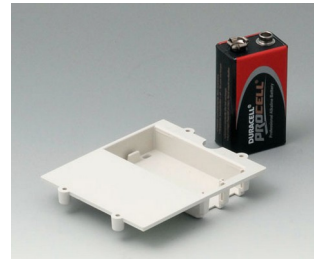

A9177310
Battery compartment, 1 x 9 V
ABS (UL 94 HB)