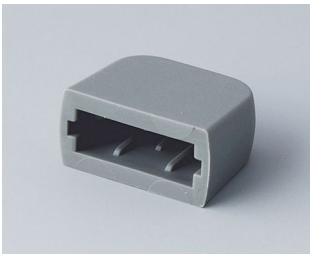

# USB COVERS

To lock the USB interface or simply to insert into type A USB sockets. Offers protection from damage and foreign matter.

## Select Versions

**A9320008**  
USB end cover  
SEBS (TPE)  
volcano

**A9320107**  
USB cover  
PP  
off-white RAL 9002  
35x13mm

**A9320207**  
USB cover, type Mini-USB  
PP  
off-white RAL 9002  
29.5x8.5mm