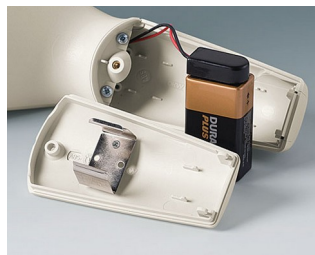

Machining

Printing

Laser marking

Installation / Assembly
of accessories

BATTERY COMPARTMENTS AND HOLDERS,

GEHÄUSE
SYSTEME

BUTTON CELL HOLDERS

Select Versions

A9156001
Battery holder, 2 x AA
PP
black RAL 9005

A9156003
Battery holder, 1 x 9 V (PP3)
Steel
nickel-plated

A9174004
Battery compartment, 4 x AA
ABS (UL 94 HB)
off-white RAL 9002

A9193037
Button cell holder, Ø 20 mm

A9193038
Button cell holder, Ø 23 mm

A9193039
Button cell holder, Ø 12 mm

A9193040
Button cell holder, Ø 16 mm

A9250250
Battery spacer
PE foam

50x25x4mm

A9250251
Battery spacer
PE foam

50x25x3mm

A9301330
Battery holder, 3 x AA
PA
black RAL 9005