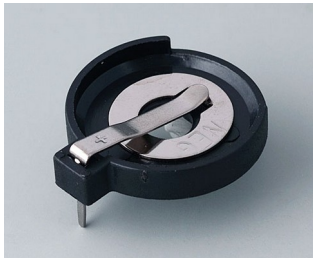

Machining

Printing

Laser marking

Installation / Assembly
of accessories

BATTERY COMPARTMENTS AND HOLDERS,

GEHÄUSE
SYSTEME

BUTTON CELL HOLDERS

Select Versions

A9156001
Battery holder, 2 x AA
PP
black RAL 9005

A9156003
Battery holder, 1 x 9 V (PP3)
Steel
nickel-plated

A9174004
Battery compartment, 4 x AA
ABS (UL 94 HB)
off-white RAL 9002

A9193037
Button cell holder, Ø 20 mm

A9193038
Button cell holder, Ø 23 mm

A9193039
Button cell holder, Ø 12 mm

A9193040
Button cell holder, Ø 16 mm

A9250250
Battery spacer
PE foam
50x25x4mm

A9250251
Battery spacer
PE foam
50x25x3mm

A9301330
Battery holder, 3 x AA
PA
black RAL 9005