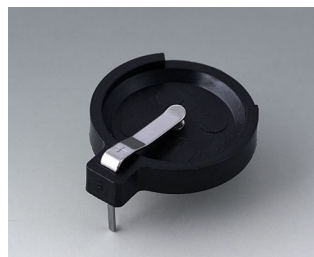

A9156001
Battery holder, 2 x AA
PP
black RAL 9005

A9156003
Battery holder, 1 x 9 V (PP3)
Steel
nickel-plated

A9174004
Battery compartment, 4 x AA
ABS (UL 94 HB)
off-white RAL 9002

A9193037
Button cell holder, Ø 20 mm

A9193038
Button cell holder, Ø 23 mm

A9193039
Button cell holder, Ø 12 mm

A9193040
Button cell holder, Ø 16 mm

A9250250
Battery spacer
PE foam

50x25x4mm

A9250251
Battery spacer
PE foam

50x25x3mm

A9301330
Battery holder, 3 x AA
PA
black RAL 9005