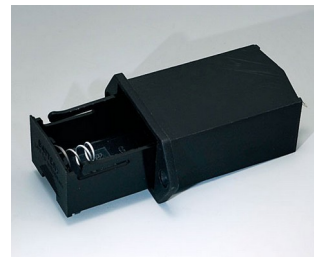

A9156001
Battery holder, 2 x AA
PP
black RAL 9005

A9156003
Battery holder, 1 x 9 V (PP3)
Steel
nickel-plated

A9174004
Battery compartment, 4 x AA
ABS (UL 94 HB)
off-white RAL 9002

A9193037
Button cell holder, Ø 20 mm

A9193038
Button cell holder, Ø 23 mm

A9193039
Button cell holder, Ø 12 mm

A9193040
Button cell holder, Ø 16 mm

A9250250
Battery spacer
PE foam
50x25x4mm

A9250251
Battery spacer
PE foam
50x25x3mm

A9301330
Battery holder, 3 x AA
PA
black RAL 9005

A9302510
Battery holder, 1 x 9 V (PP3)
PA
black RAL 9005

A9302540
Battery holder, 4 x AA
PA
black RAL 9005

BATTERY COMPARTMENTS AND HOLDERS,

GEHÄUSE
SYSTEME

BUTTON CELL HOLDERS

A9303210
Battery holder, 1 x C
PA
black RAL 9005