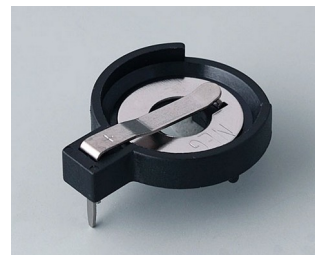

Machining

Printing

Laser marking

Installation / Assembly
of accessories

BATTERY COMPARTMENTS AND HOLDERS,

GEHÄUSE
SYSTEME

BUTTON CELL HOLDERS

Select Versions

A9156001
Battery holder, 2 x AA
PP
black RAL 9005

A9156003
Battery holder, 1 x 9 V (PP3)
Steel
nickel-plated

A9174004
Battery compartment, 4 x AA
ABS (UL 94 HB)
off-white RAL 9002

A9193037
Button cell holder, Ø 20 mm

A9193038
Button cell holder, Ø 23 mm

A9193039
Button cell holder, Ø 12 mm

A9193040
Button cell holder, Ø 16 mm

A9250250
Battery spacer
PE foam

50x25x4mm

A9250251
Battery spacer
PE foam

50x25x3mm

A9301330
Battery holder, 3 x AA
PA
black RAL 9005