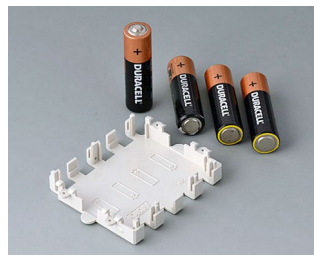

Customising Options

What do you still need for your own very personal product? We can supply enclosures and tuning knobs with all necessary modifications for fitting your electronic components.
Customising options for Battery compartments and holders, button cell holders

Machining

Printing

Laser marking

Installation / Assembly
of accessories

BATTERY COMPARTMENTS AND HOLDERS,

GEHÄUSE
SYSTEME

BUTTON CELL HOLDERS

Select Versions

A9156001
Battery holder, 2 x AA
PP
black RAL 9005

A9156003
Battery holder, 1 x 9 V (PP3)
Steel
nickel-plated

A9174004
Battery compartment, 4 x AA
ABS (UL 94 HB)
off-white RAL 9002

A9193037
Button cell holder, Ø 20 mm

A9193038
Button cell holder, Ø 23 mm

A9193039
Button cell holder, Ø 12 mm

A9193040
Button cell holder, Ø 16 mm

A9250250
Battery spacer
PE foam

50x25x4mm

A9250251
Battery spacer
PE foam

50x25x3mm

A9301330
Battery holder, 3 x AA
PA
black RAL 9005