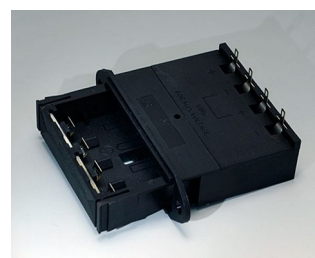

A9156001
Battery holder, 2 x AA
PP
black RAL 9005

A9156003
Battery holder, 1 x 9 V (PP3)
Steel
nickel-plated

A9174004
Battery compartment, 4 x AA
ABS (UL 94 HB)
off-white RAL 9002

A9193037
Button cell holder, Ø 20 mm

A9193038
Button cell holder, Ø 23 mm

A9193039
Button cell holder, Ø 12 mm

A9193040
Button cell holder, Ø 16 mm

A9250250
Battery spacer
PE foam

50x25x4mm

A9250251
Battery spacer
PE foam

50x25x3mm

A9301330
Battery holder, 3 x AA
PA
black RAL 9005

A9302510
Battery holder, 1 x 9 V (PP3)
PA
black RAL 9005

A9302540
Battery holder, 4 x AA
PA
black RAL 9005

BATTERY COMPARTMENTS AND HOLDERS,

GEHÄUSE
SYSTEME

BUTTON CELL HOLDERS

A9303210
Battery holder, 1 x C
PA
black RAL 9005