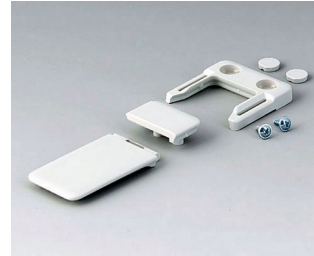

# CARRYING ACCESSORIES

## Select Versions

**A9100001**  
Ring eyelet  
PA 6  
volcano

**A9100002**  
Ring eyelet  
PA 6  
volcano

**A9152047**  
Combi-Clip  
ABS (UL 94 HB)  
off-white RAL 9002  
45x27mm

**A9152048**  
Combi-Clip  
ABS (UL 94 HB)  
lava  
45x27mm