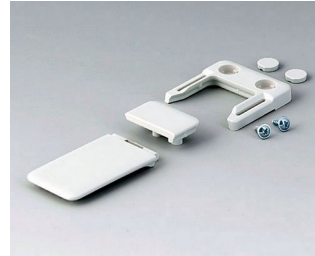

CARRYING ACCESSORIES

Belt/pocket clips, key rings, eyelets, lanyards, belt straps and wrist straps for comfortable carrying and personal use of the device.

Customising Options

What do you still need for your own very personal product? We can supply enclosures and tuning knobs with all necessary modifications for fitting your electronic components.
Customising options for Carrying accessories

Machining

Lacquering

Printing

Laser marking

Installation / Assembly
of accessories

CARRYING ACCESSORIES

Select Versions

A9100001
 Ring eyelet
 PA 6
 volcano

A9100002
 Ring eyelet
 PA 6
 volcano

A9152047
 Combi-Clip
 ABS (UL 94 HB)
 off-white RAL 9002
 45x27mm

A9152048
 Combi-Clip
 ABS (UL 94 HB)
 lava
 45x27mm

A9152049
 Combi-Clip
 ABS (UL 94 HB)
 black RAL 9005
 45x27mm