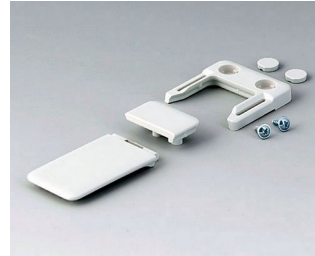

CARRYING ACCESSORIES

Belt/pocket clips, key rings, eyelets, lanyards, belt straps and wrist straps for comfortable carrying and personal use of the device.

Customising Options

What do you still need for your own very personal product? We can supply enclosures and tuning knobs with all necessary modifications for fitting your electronic components.
Customising options for Carrying accessories

Machining

Lacquering

Printing

Laser marking

Installation / Assembly
of accessories

CARRYING ACCESSORIES

Select Versions

A9100001
Ring eyelet
PA 6
volcano

A9100002
Ring eyelet
PA 6
volcano

A9152047
Combi-Clip
ABS (UL 94 HB)
off-white RAL 9002
45x27mm

A9152048
Combi-Clip
ABS (UL 94 HB)
lava
45x27mm

A9152049
Combi-Clip
ABS (UL 94 HB)
black RAL 9005
45x27mm

A9164001
Key ring
Steel
nickel-plated
20.5mm