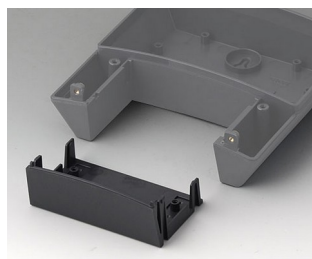

B3314918
Infill cover 140
ASA+PC (UL 94 V-0)
lava