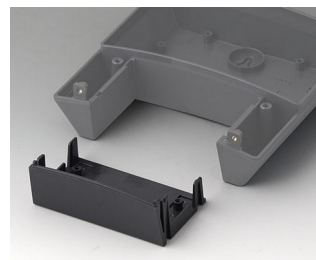

B3314918
Infill cover 140
ASA+PC (UL 94 V-0)
lava