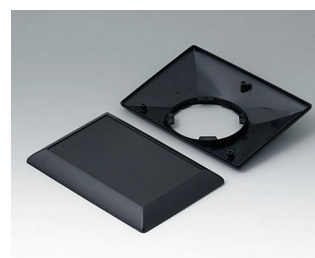

B5017209
Bottom and top part E160 F
ABS (UL 94 HB)
black RAL 9005
160x110x38mm