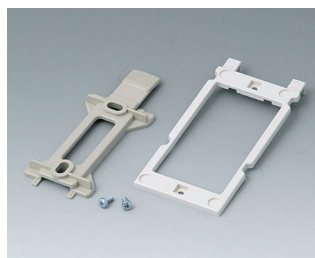

B1350048
Wall suspension elements
ABS (UL 94 HB)
pebble grey RAL 7032