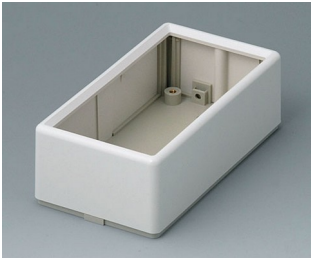

A9520165
FLAT-PACK CASE 120 A
ABS (UL 94 HB)
off-white RAL 9002
120x65x40mm
IP 40