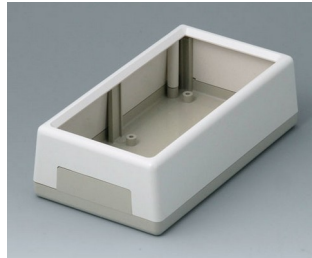

A9530165
FLAT-PACK CASE 150 A
ABS (UL 94 HB)
off-white RAL 9002
150x85x45mm
IP 40