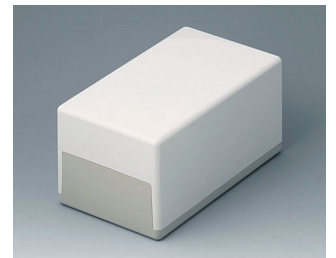

A9041065
FLAT-PACK CASE 189 H, Vers. I
ABS (UL 94 HB)
off-white RAL 9002
189x110x97mm
IP 40