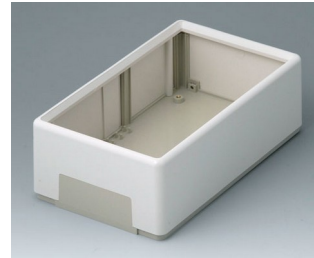

A9540165
FLAT-PACK CASE 210 A
ABS (UL 94 HB)
off-white RAL 9002
210x125x70mm
IP 40