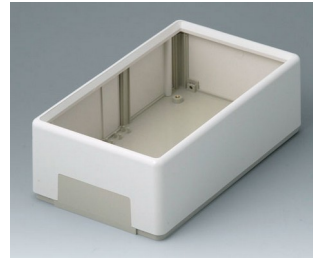

A9540165
FLAT-PACK CASE 210 A
ABS (UL 94 HB)
off-white RAL 9002
210x125x70mm
IP 40